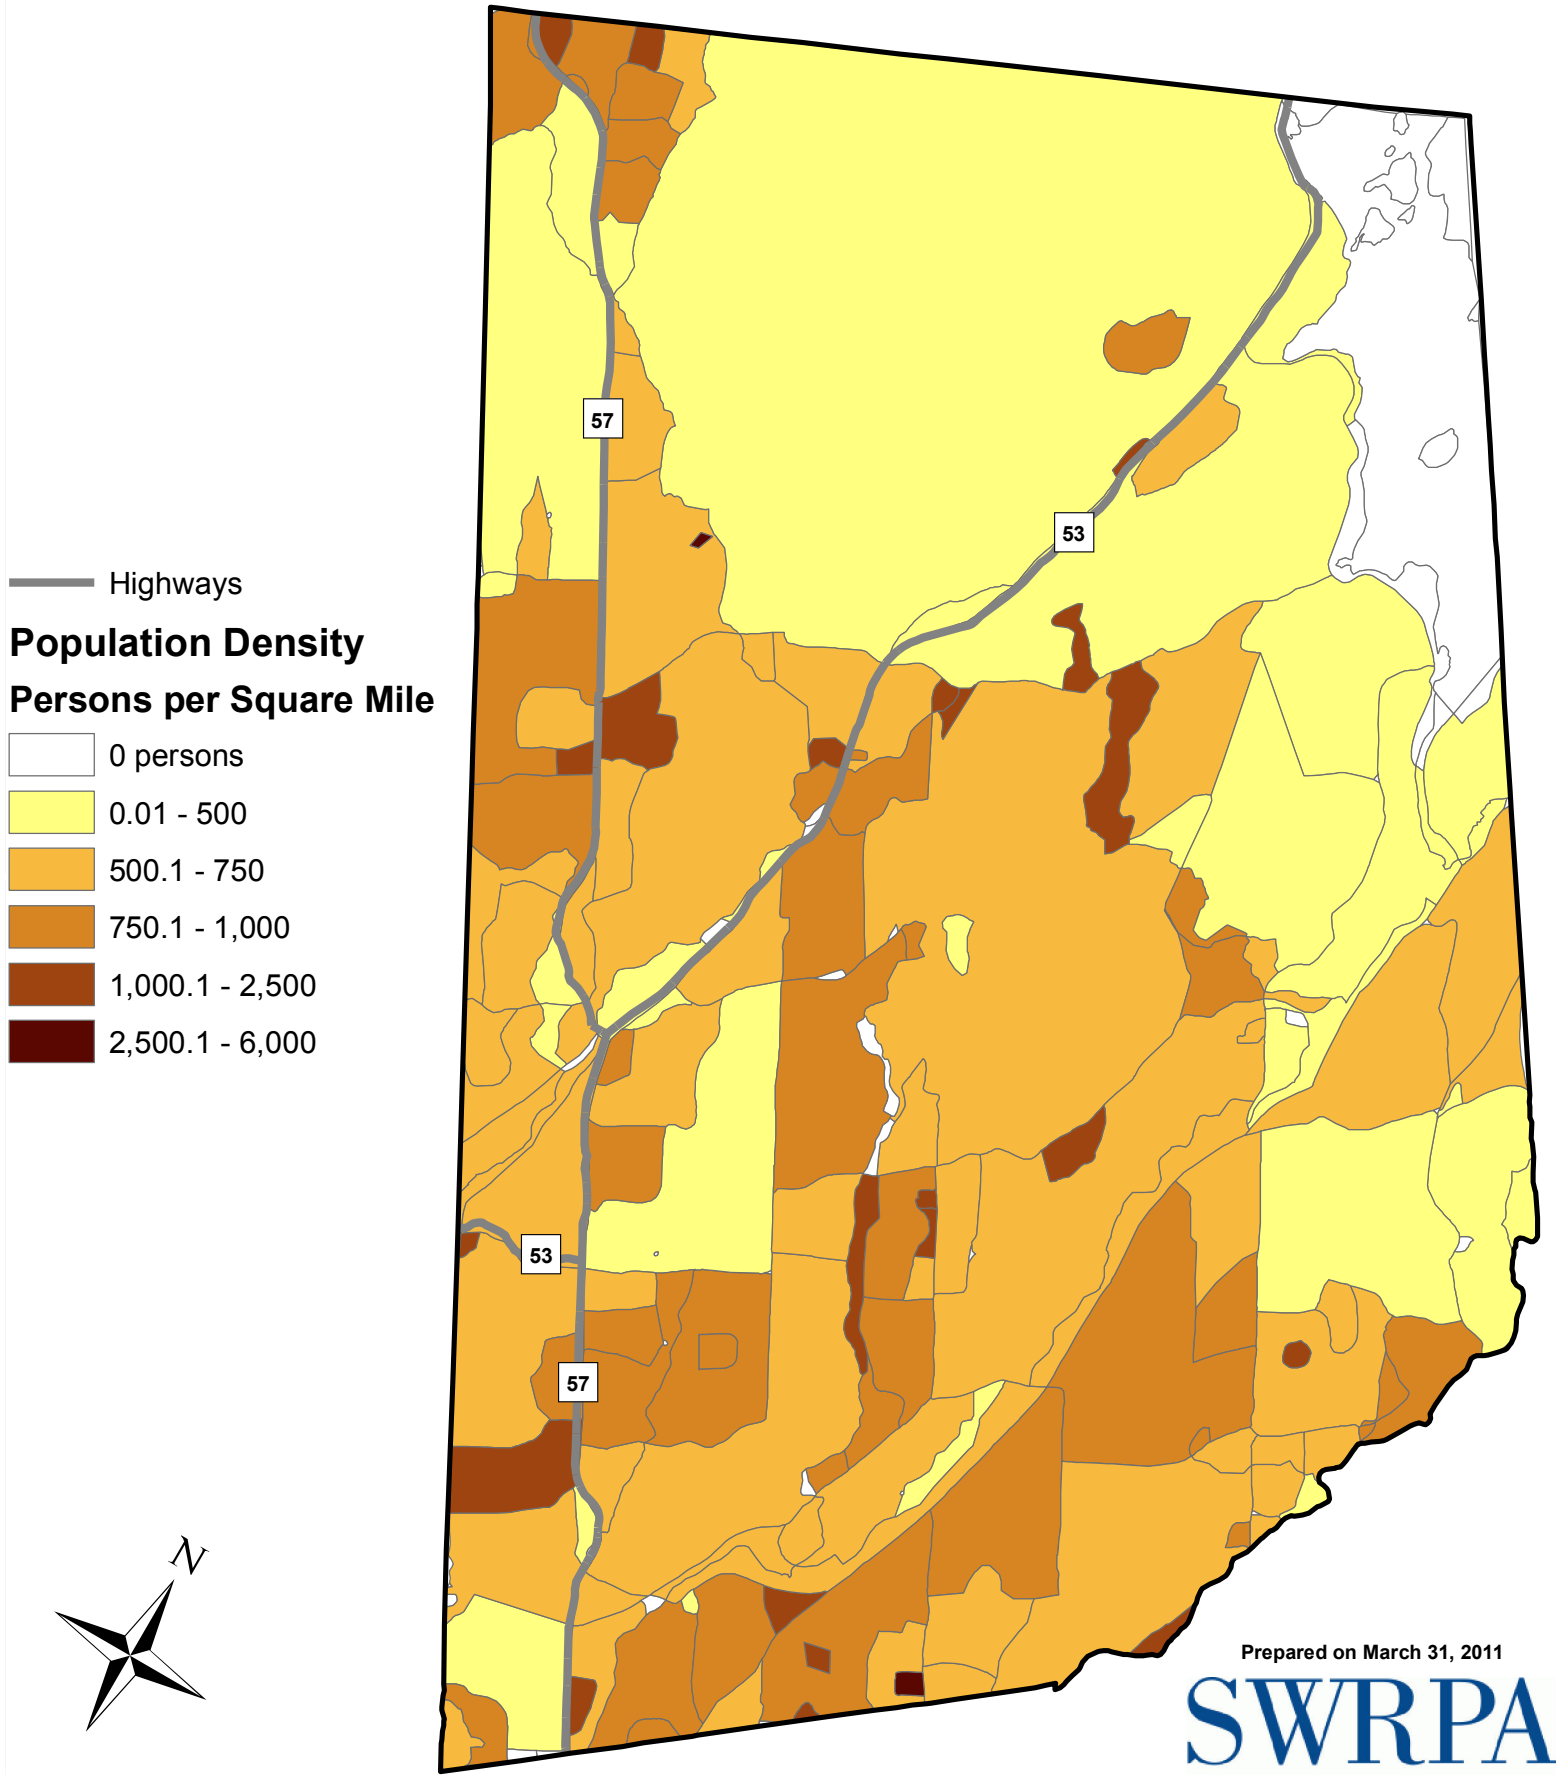

Population Density - Town of Weston - Persons per Square Mile

0 0.25 0.5 1 1.5 2 Miles

Prepared on March 31, 2011

SWRPA

South Western Regional Planning Agency

Disclaimer: This Map is for general planning purposes only.
Source: Census 2010 Redistricting Data, U.S. Census Bureau, CTDOT